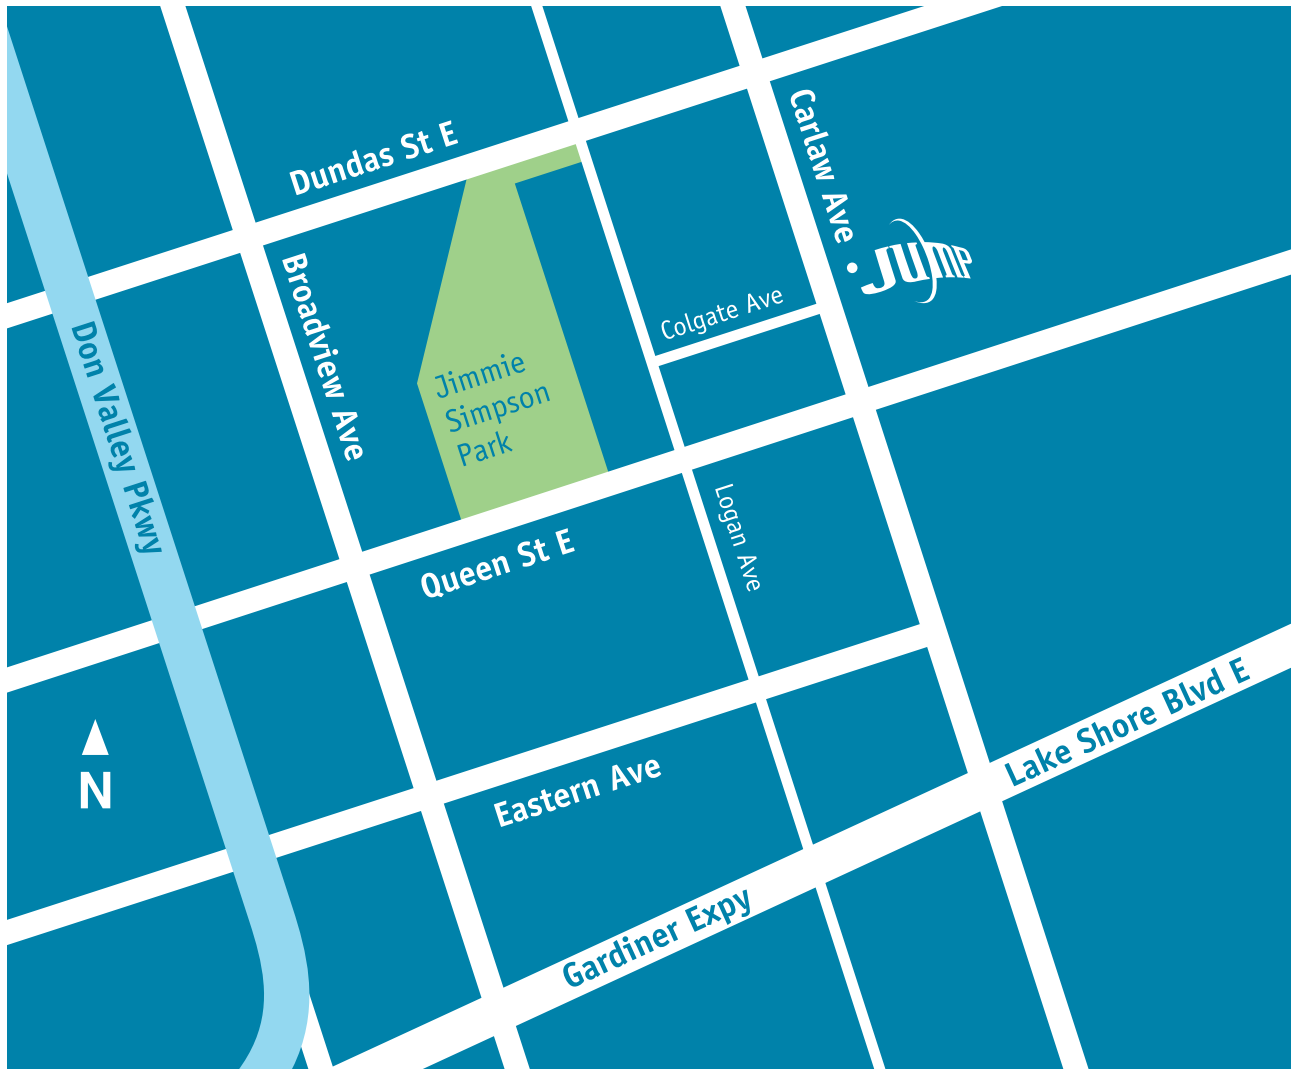

Branding & Design Inc.

235 carlaw avenue : suite 403
toronto : canada : m4m 2s1
t: 416.463.5867 f: 416.463.0059

Directions

From the North:

- Take the DVP south; exit (on the left) at Lakeshore Blvd.
- Turn left onto Lakeshore Blvd., then merge left past the Gardiner Expressway off-ramp.
- Get over immediately to the left, then turn left at Carlaw Ave.
- Go North on Carlaw past Queen St. E., 235 Carlaw is on the right, before Dundas St.

From the West:

- Take the Gardiner Expressway East until it ends
- Descend the ramp onto Lakeshore Blvd.
- Get over to the left, then turn left at Carlaw Ave.
- Go North on Carlaw past Queen St. E., 235 Carlaw is on the right, before Dundas St.

From Pape Subway Station:

- Take the 72/72A southbound

From Queen Subway Station:

- Take the 501/502 streetcar east